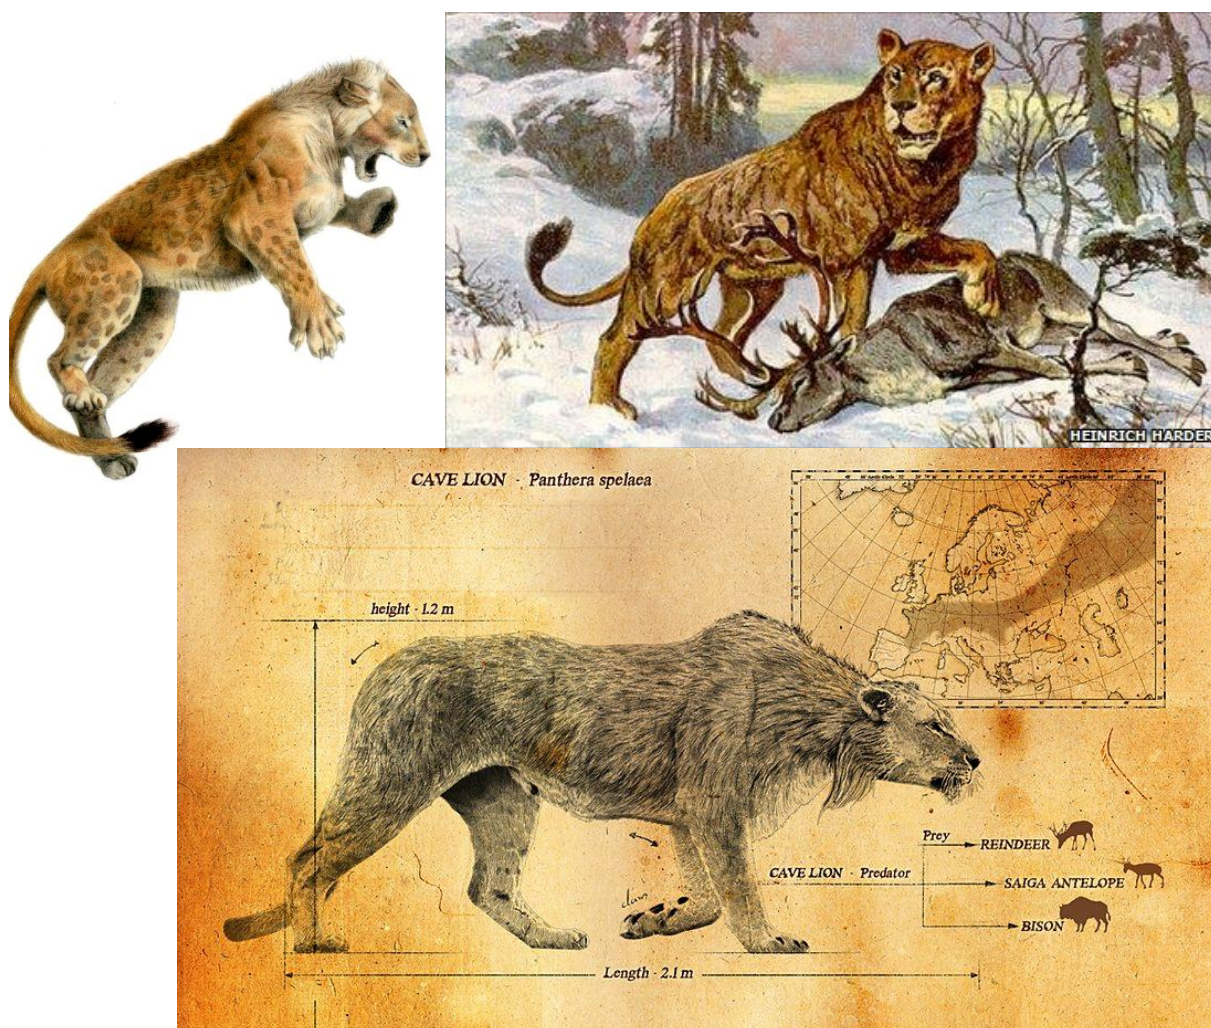

Cave Lion – *Panthera Leo Spelaea*

Height: 1.4 metres

Length: 2.5 metres

Weight: 250 – 400 kg

Occupied Kents Cavern: 50,000 – 20,000 years ago

It is thought that Cave Lions would enter caves to steal away cave bear cubs as well as feed on weak hibernating individuals. However they hunted in more densely covered areas like forests which were populated by deer and had increased amounts of cover to allow them to use ambush tactics. Cave lion bones found in Kents Cavern were found in the main cave earth and are from the middle of the last ice age between 50,000 - 20,000 years ago, however, cave lions were alive around 500,000 years ago.